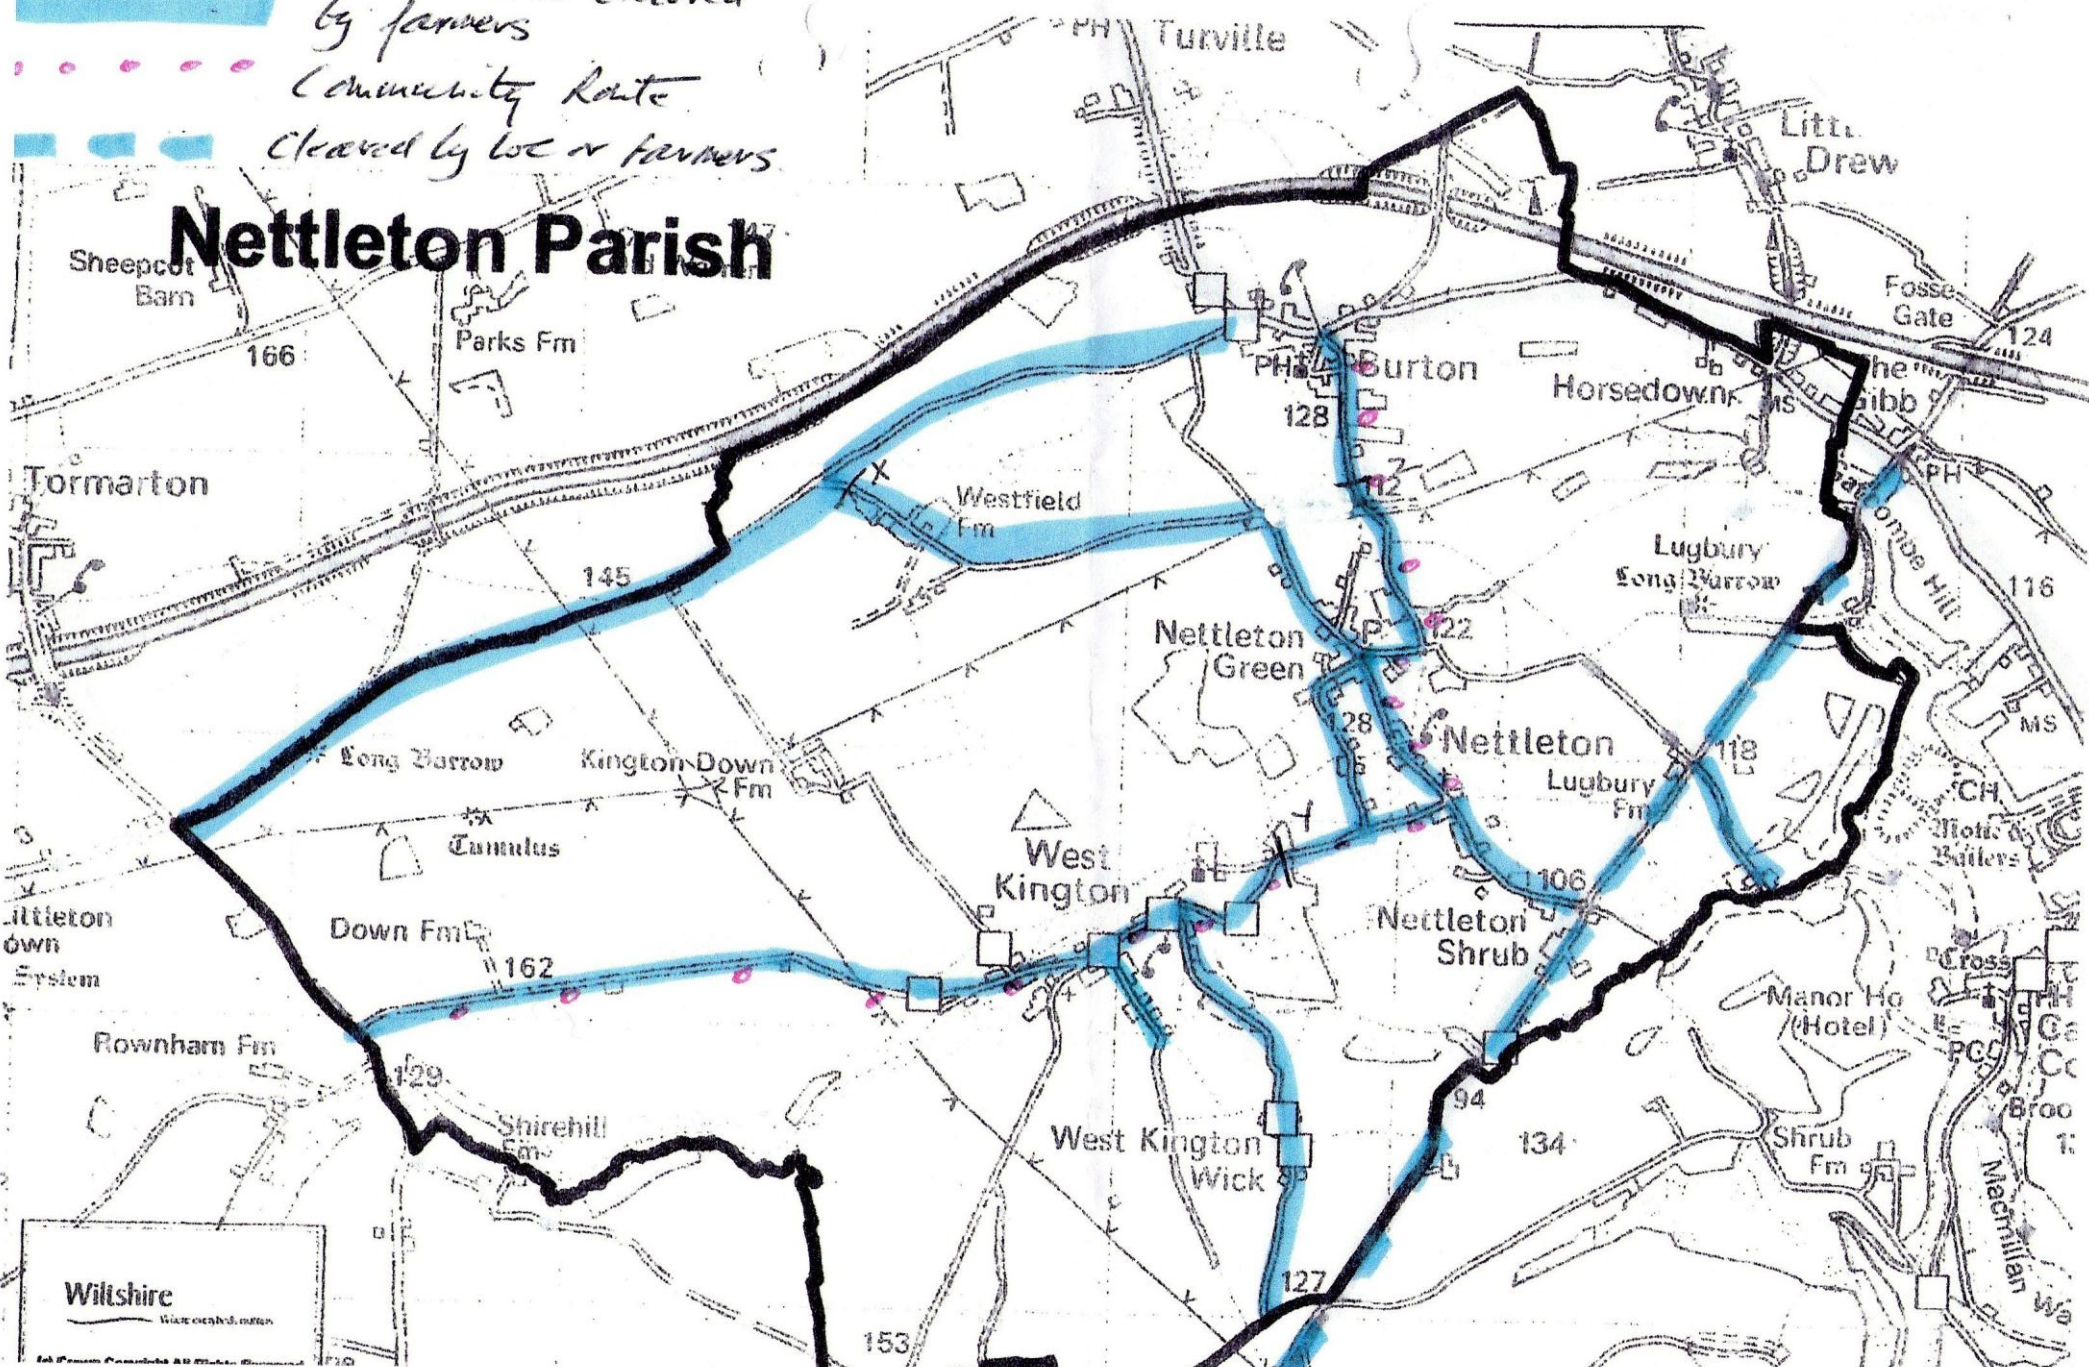

AMENDED 25.11.13.

Roads to be cleared
by farmers

Community Route

Cleared by loc or farmers

Nettleton Parish

Wiltshire
Wiltshire Council