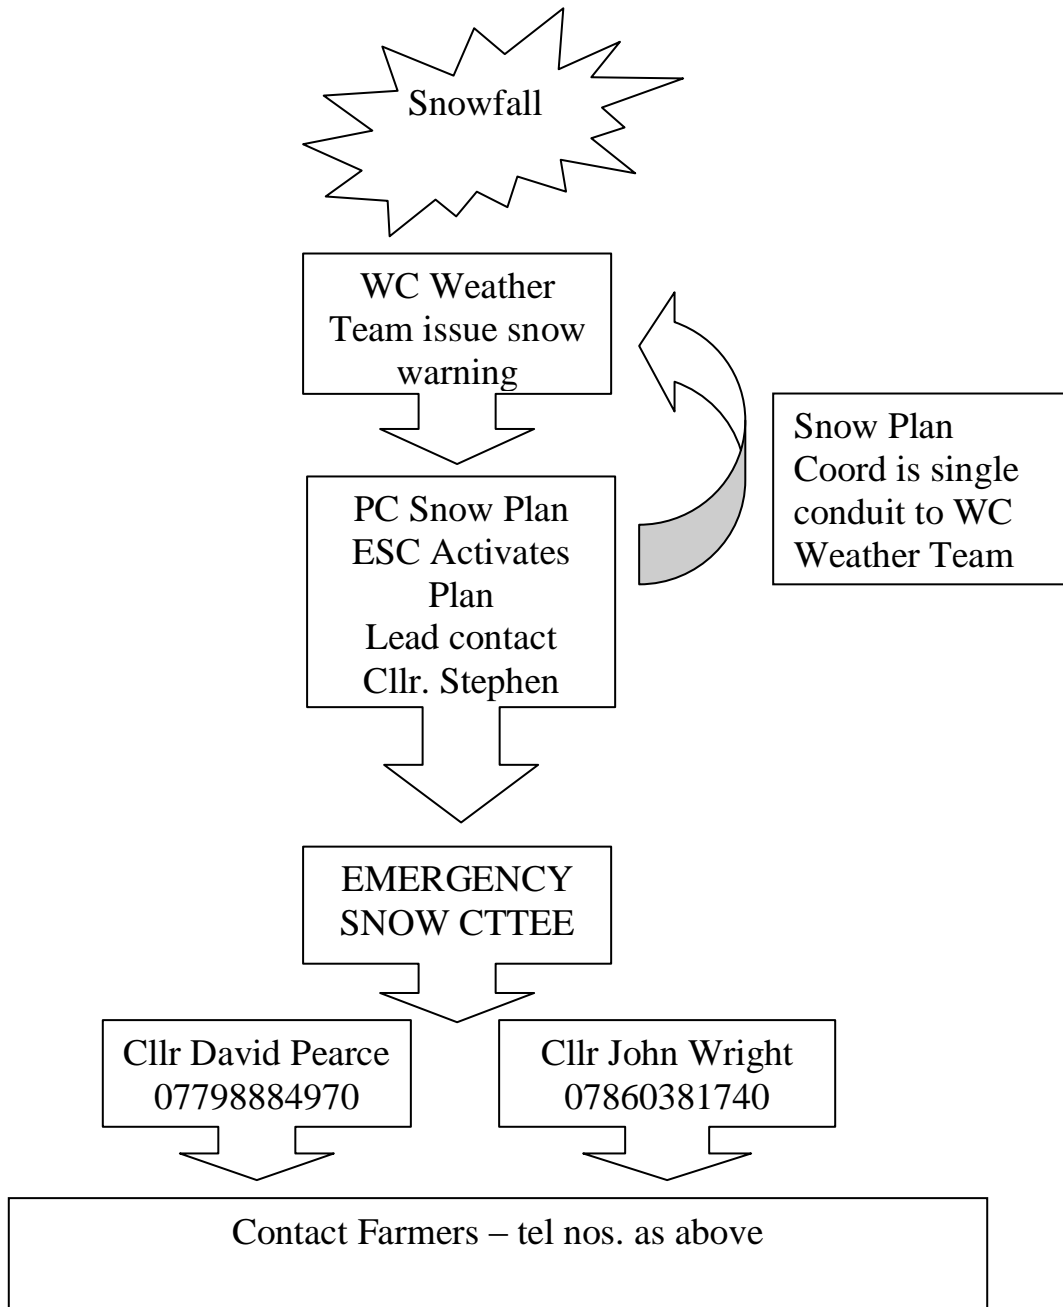

Snow Activation Plan